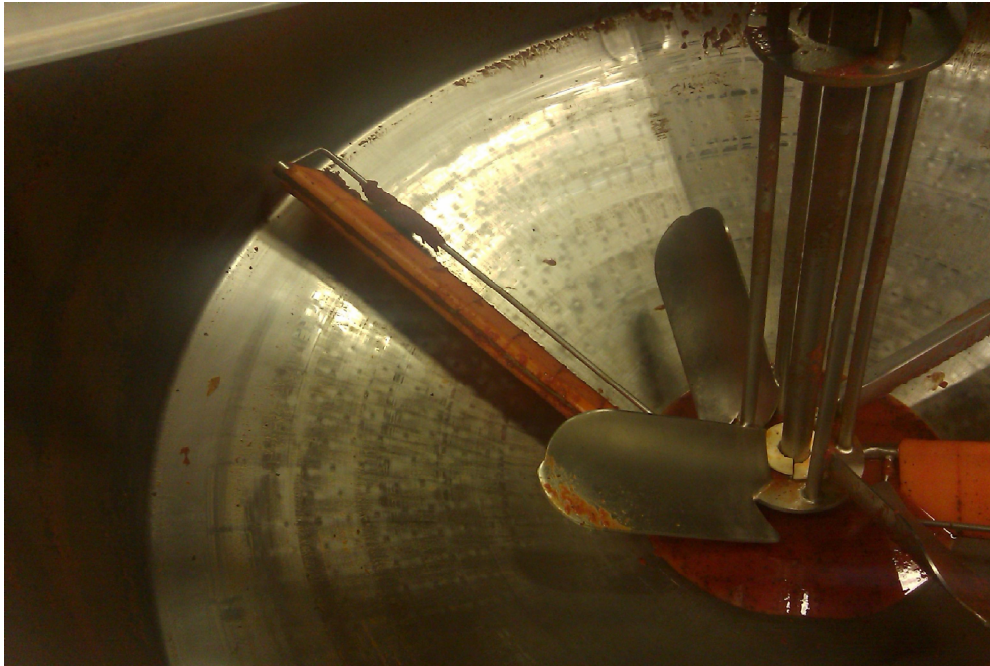

Before Cleaning - Soup kettle cleaning application - Tomato base soup

HelioJET
CLEANING TECHNOLOGIES

www.heliojet.com

GAMAJET

www.gamajet.com

After Cleaning - Soup kettle cleaning application - Tomato base soup

GamaJet GJ IX - Cleaning procedure -> 9 minute rinse, 10 minute wash with chemical and a final 10 minute rinse